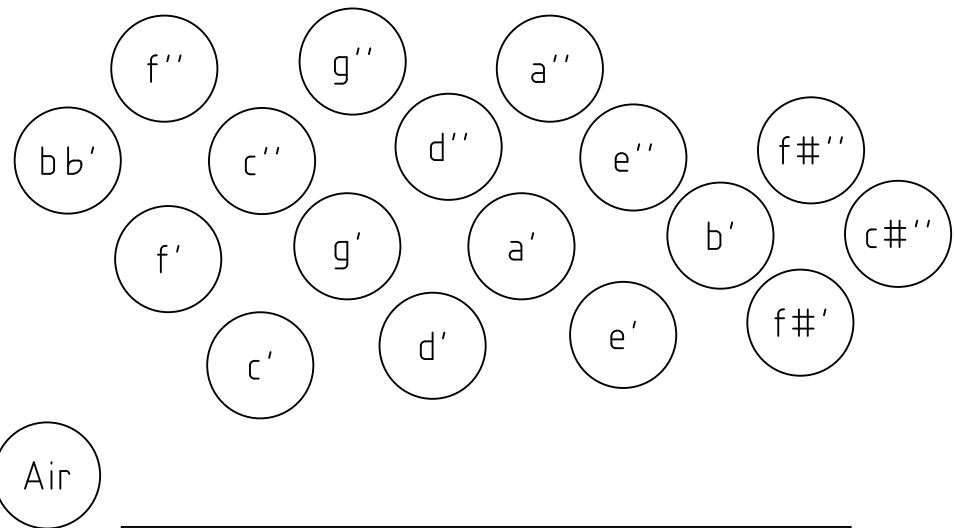

Concertina Connection "Elise" 34-key Hayden duet

Left side

Right side

Upper case: 2nd octave below middle c
Lower case c: octave below middle c
Lower case c': middle c
Lower case c'': 2nd octave above middle c
Lower case c''': 3rd octave above middle c

Note: Buttons are angled relative to the handrests.