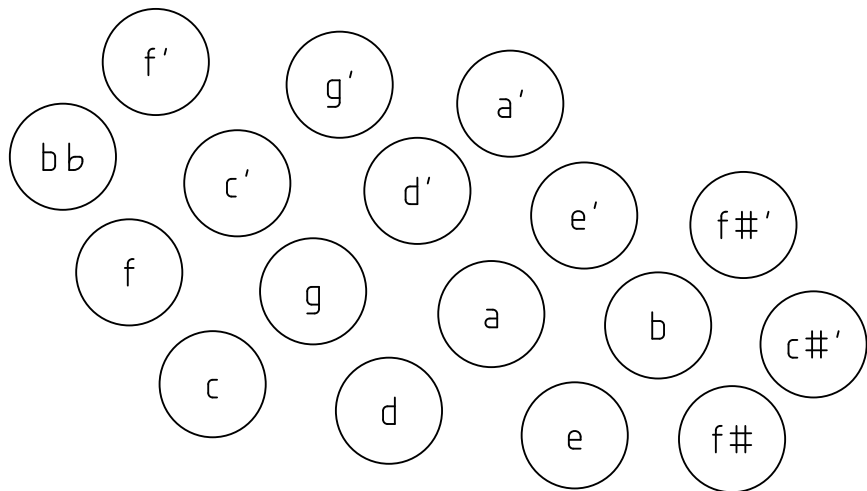

Concertina Connection "Elise" 34-key Hayden duet

Left side

Right side

Upper case: 2nd octave below middle c
Lower case c: octave below middle c
Lower case c': middle c
Lower case c'': 2nd octave above middle c
Lower case c''': 3rd octave above middle c

Note: Buttons are angled relative to the handrests.